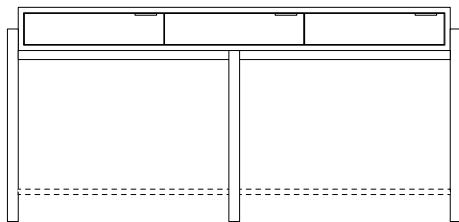

## configurations:

item	specifications	dimensions
nst-sb	<ul style="list-style-type: none"> <li>• <i>nest sideboard</i></li> <li>• three 19"-wide drawers</li> <li>• full-extension, soft-close drawer guides</li> <li>• one 19"x15<sup>1</sup>/<sub>2</sub>" door</li> <li>• one adjustable shelf</li> <li>• optional lower shelf</li> </ul>	43" w x 18" d x 34 <sup>1</sup> / <sub>2</sub> " h
nst-csl	<ul style="list-style-type: none"> <li>• <i>nest console</i></li> <li>• three 19"-wide drawers</li> <li>• full-extension, soft-close drawer guides</li> <li>• optional lower shelf</li> </ul>	63" w x 15" d x 30" h
nst-st	<ul style="list-style-type: none"> <li>• <i>nest side table</i></li> <li>• one 13"-wide drawer</li> <li>• full-extension, soft-close drawer guides</li> <li>• optional lower shelf</li> <li>• specify left or right pull</li> </ul>	15" w x 17 <sup>1</sup> / <sub>2</sub> " d x 28" h

## details:

Featuring a solid wood base and mitered construction, the Nest line draws a contrast between two distinct components: a cabinet offering surface and storage, and a solid-wood base in which the body nests. All pieces feature full extension, under-mount drawers, with optional white lacquer finish on door and drawer faces. The optional lower shelf provides additional storage or display. Standard in walnut or rift-sawn white oak. Custom sizing, materials and finishes available; please call for a custom quote. **Options:** white lacquer door/drawer face : lower shelf