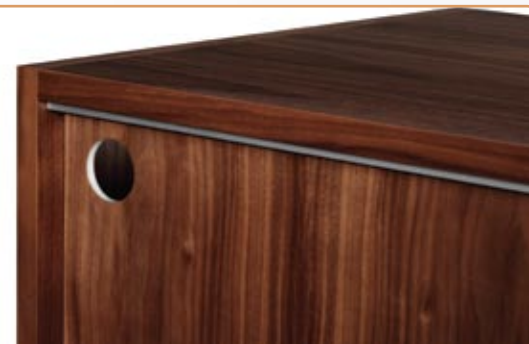

MADE®

low-down media cabinet

MADE, Inc. |

2940-b se belmont street |

portland, oregon 97214 |

1.800.617.8616 |

www.made-studio.com

©2008 MADE, inc.
all rights reserved