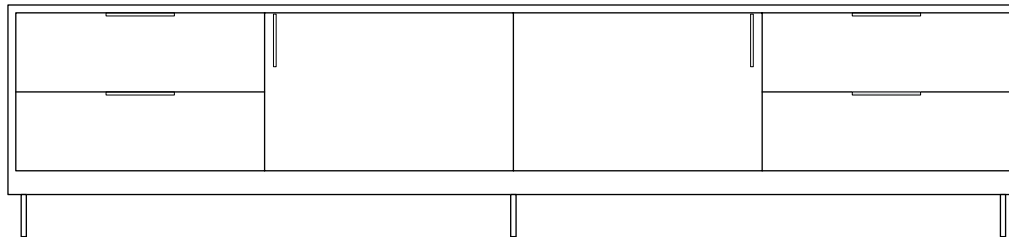

shown in walnut—3 door

**MADE<sup>®</sup>**  
axis media cabinet (walnut)

## axis | media cabinet

## configurations:

| item   | specs  | dimensions                |
|--------|--|---------------------------|
| ax-mc1 | <ul style="list-style-type: none"> <li>• axis media cabinet, 3-door</li> <li>• three sliding doors</li> <li>• three adjustable shelves</li> <li>• 3/8" x 2 1/2 brushed stainless steel legs</li> </ul>   | 80" w x 21" d x 22" h     |
| ax-mc2 | <ul style="list-style-type: none"> <li>• axis media cabinet, 2-door &amp; 4-drawer</li> <li>• two sliding doors</li> <li>• two adjustable shelves</li> <li>• four drawers for DVD/CD storage</li> <li>• 3/8" x 2 1/2 brushed stainless steel legs</li> </ul> | 94 1/2" w x 21" d x 22" h |

## details:

The Axis Media Cabinet is a clean-lined solution for storing modern electronics. Low to the floor, the height of the cabinet is ideal for TV viewing, and the interior shelves provide concealed storage for stereo components and cable boxes. The cabinet is available in two configurations: a long cabinet with four media drawers and two sliding doors, or a more compact unit with three sliding doors. Both pieces are supported by solid plate stainless steel legs. The interior and back are perforated with vent and cord chase holes. Standard in walnut or rift-sawn white oak. Custom sizing, materials and finishes available; please call for a custom quote. **Options:** (ax-mc1) media drawer in either compartment, with inserts for dvd and cd storage